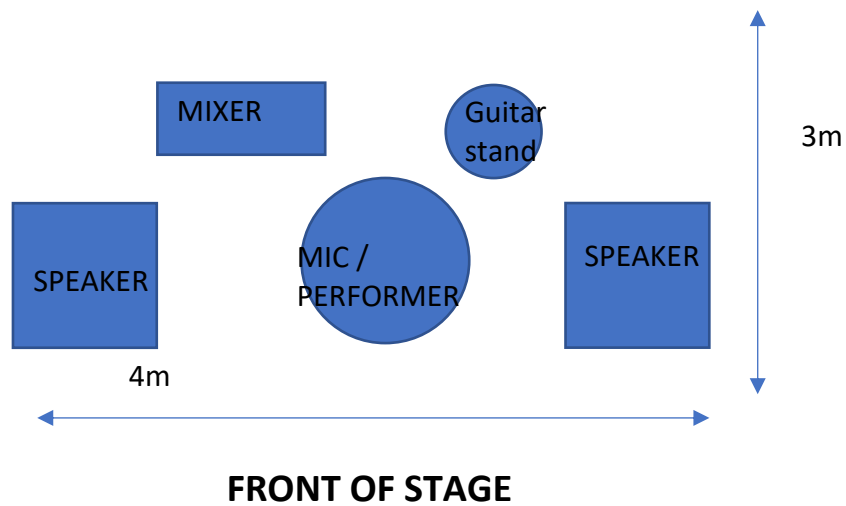

# CAITLIN TERESA STAGEPLOT

- QSC K12 Powered Speakers & Stands
- Mackie ProFx 8 x channel mixer
- Stage backlight
- Nord Stage 2 Keyboard
- Maton acoustic guitar
- Pratley stompbox
- Boss ME-70 Multi fx pedal